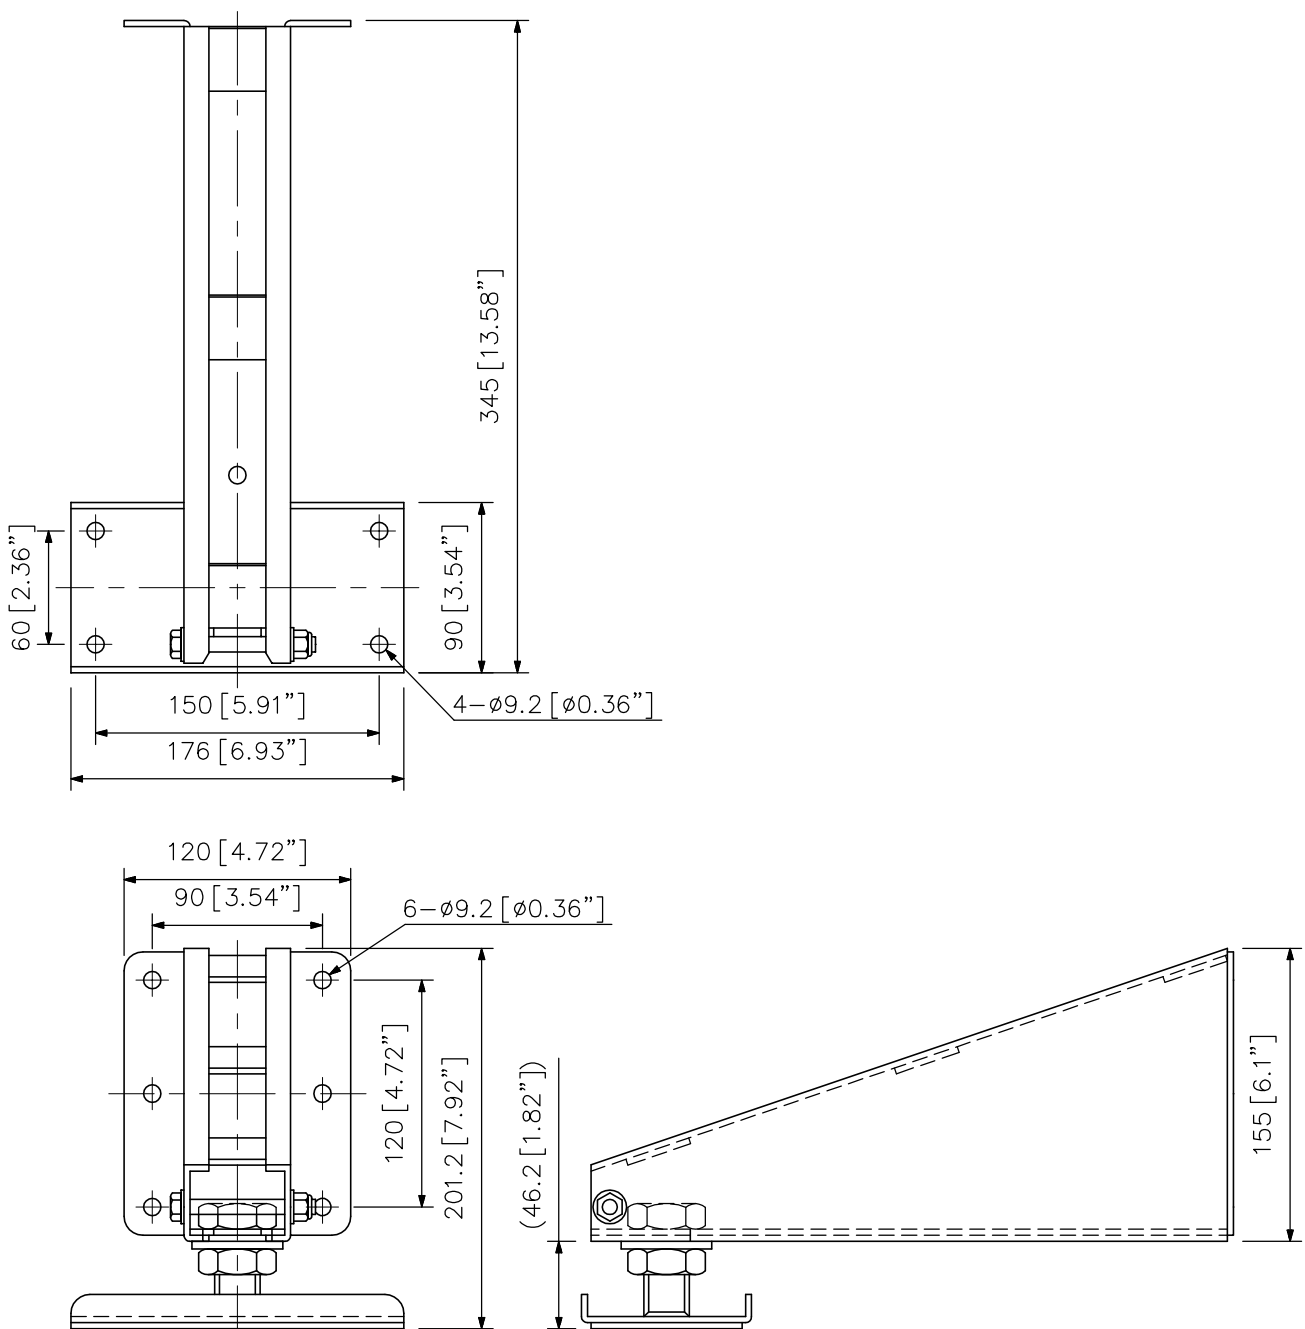

DESCRIPTION

The HY-W0801W Wall Mount Bracket is designed to mount the speaker system on a wall in conjunction with the optional speaker mount bracket.

SPECIFICATIONS

Finish	Rolled steel plate, white, semi-gloss, paint
Maximum Speaker Load	32 kg (70.55 lb)
Weight	4 kg (8.82 lb)
Accessory	Speaker mounting bolt (with washer) 4
Option	Mounting bracket: HY-1200HW, HY-1200VW, HY-1500HW, HY-1500VW
Applicable Speaker (option)	HS-120W, HS-150W, HS-1200WT, HS-1500WT

APPEARANCE

UNIT:mm SCALE:1/4